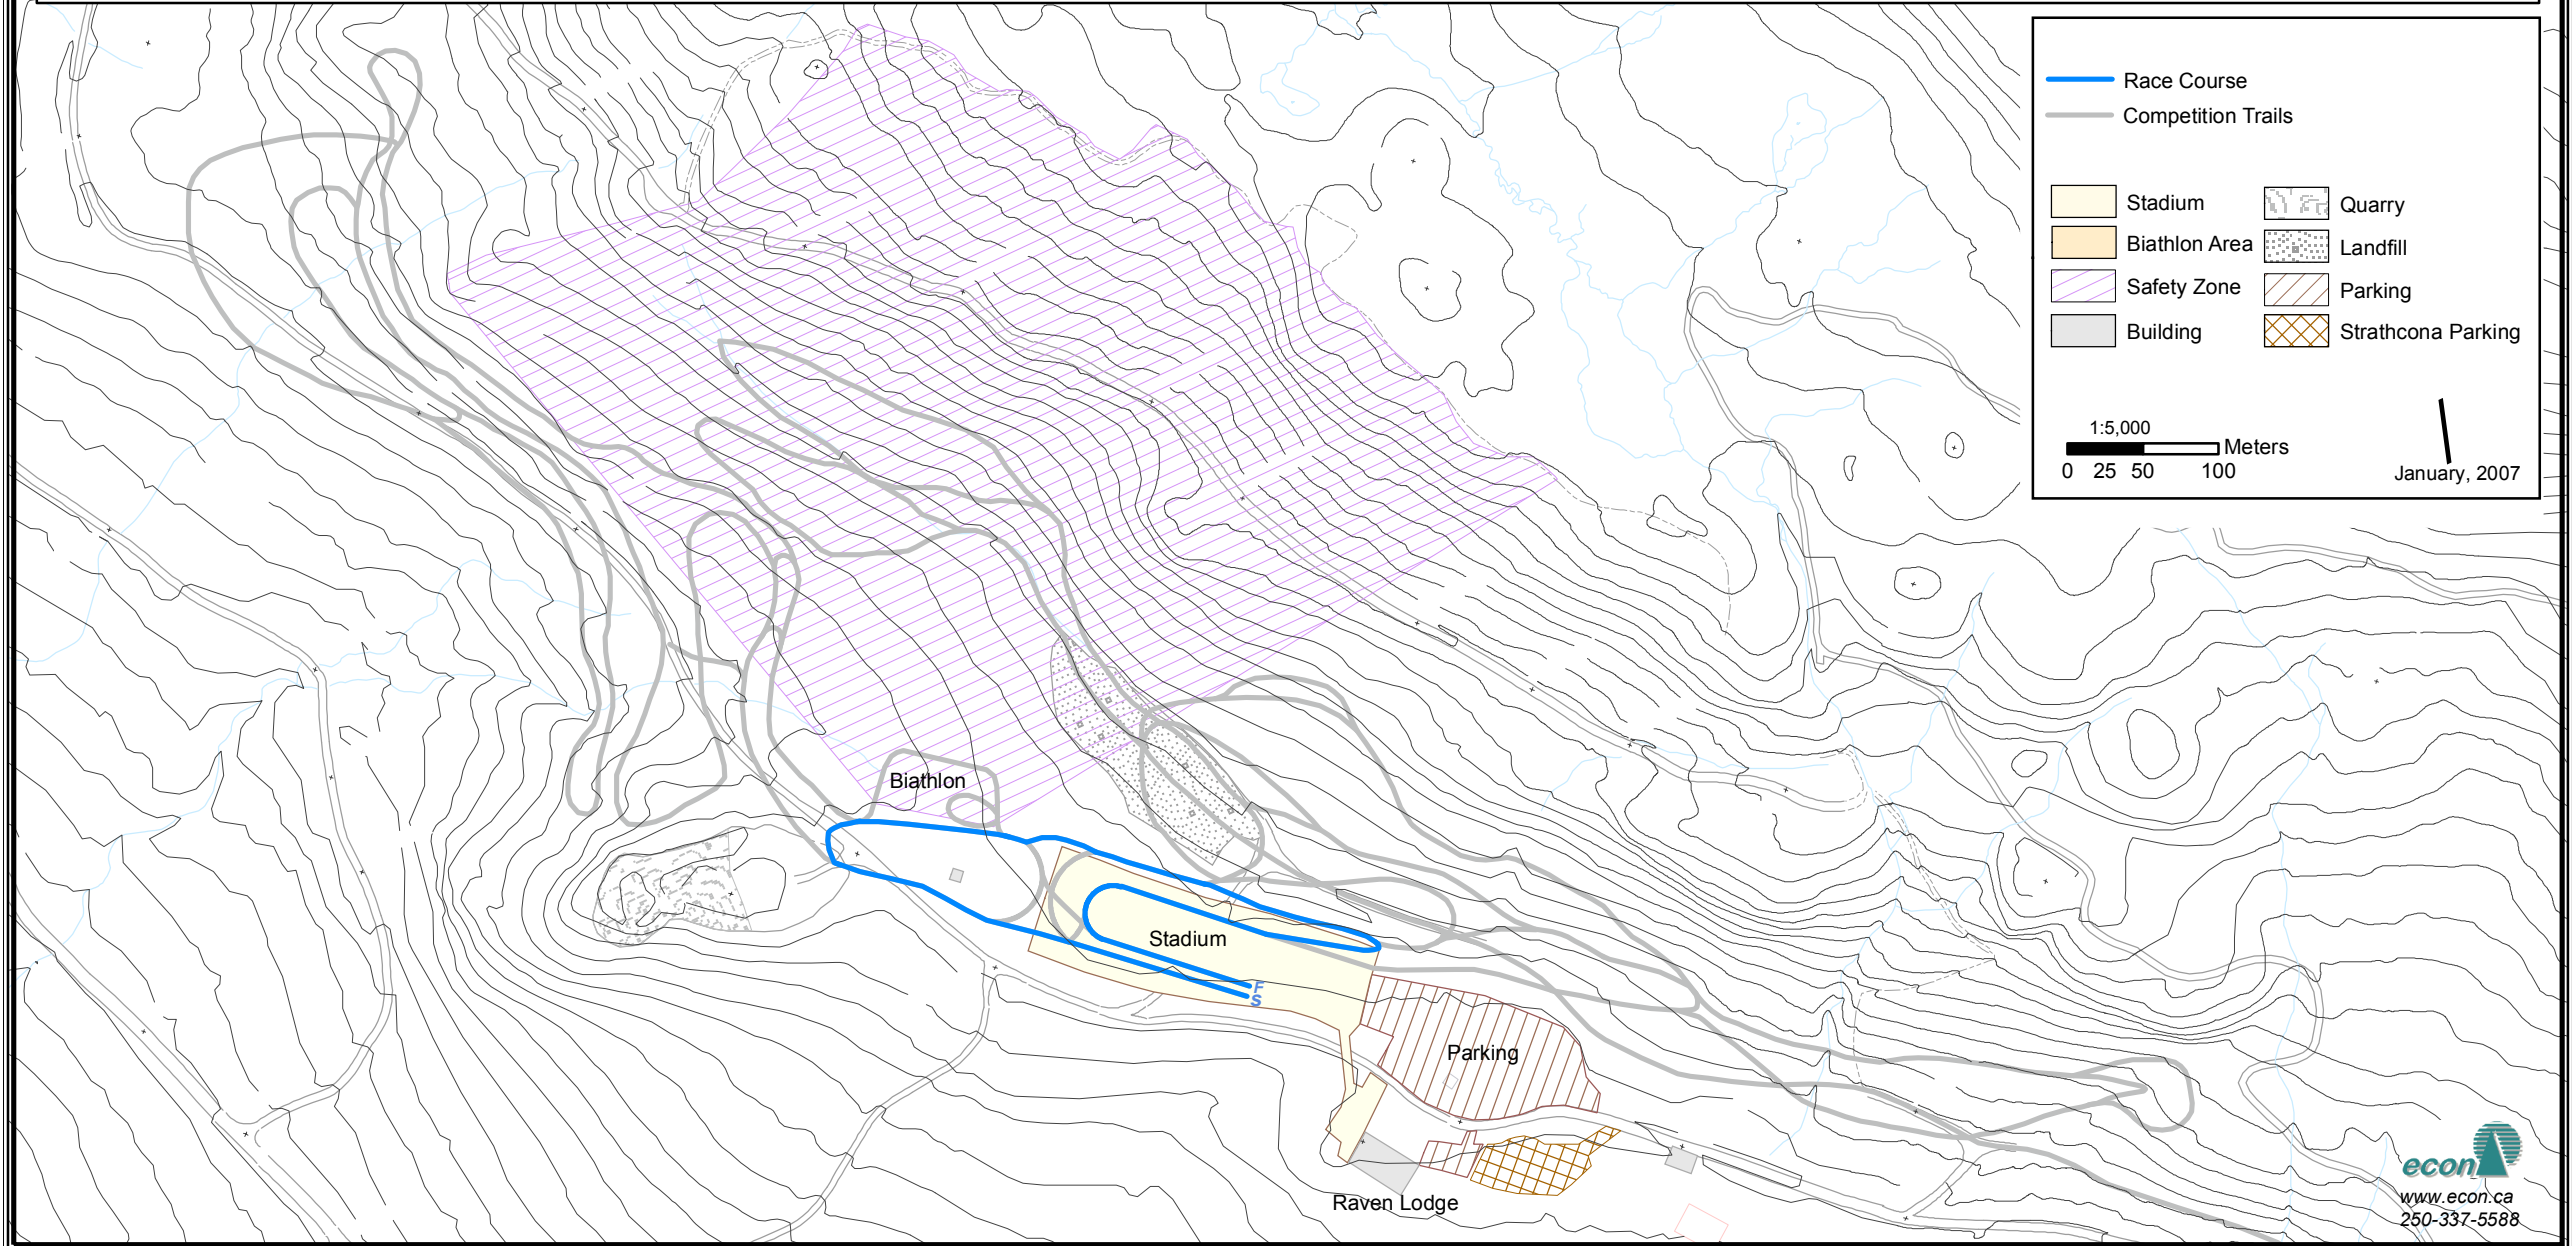

**mount  
Washington**

# BC Winter Games Trials

December 31, 2011

## 1.0 Km Course

**Strathcona Nordics  
Ski Club**

- Race Course
- Competition Trails
- Stadium
- Biathlon Area
- Safety Zone
- Building
- Quarry
- Landfill
- Parking
- Strathcona Parking

1:5,000  
0 25 50 100 Meters